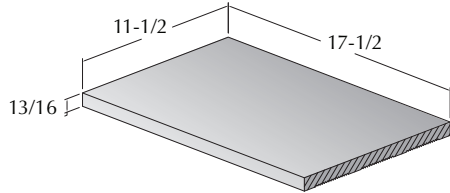

OUR PIAZZA FLOOR TILES
ARE AVAILABLE IN CLASSIC
GEOMETRIC SHAPES, GIVING
DESIGNERS THE FLEXIBILITY
TO ENHANCE THE LOOK AND
FEEL OF ANY SPACE
WITH PATTERN.

Photo: 12x12 Standard and 12x12 Stair Tread in Franciscan

Piazza clay floor tiles are designed to be used with a 1/2" mortar joint. Custom sizes available upon request.

12''X12'' BULL NOSE PIAZZA TILE

Dimensions: 11-1/2" W x 11-1/2" L x 13/16" H
 Weight/Square: 8 lbs.
 Pieces/Lineal ft.: 1
 Pieces/Pallet: 400

12''X12'' STANDARD PIAZZA TILE

Dimensions: 11-1/2" W x 11-1/2" L x 13/16" H
 Weight/Square: 8 lbs.
 Pieces/Lineal ft.: 1
 Pieces/Pallet: 400

12''X18'' STANDARD PIAZZA TILE

Dimensions: 11-1/2" W x 17-1/2" L x 13/16" H
 Weight/Square: 12 lbs.
 Pieces/Lineal ft.: .67
 Pieces/Pallet: 200