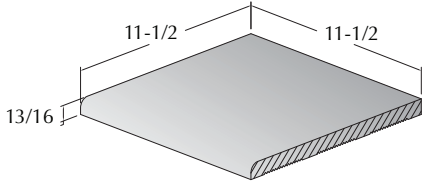

OUR PIAZZA FLOOR TILES
ARE AVAILABLE IN CLASSIC
GEOMETRIC SHAPES, GIVING
DESIGNERS THE FLEXIBILITY
TO ENHANCE THE LOOK AND
FEEL OF ANY SPACE
WITH PATTERN.

Photo: 12x12 Standard and 12x12 Stair Tread in Franciscan

Piazza clay floor tiles are designed to be used with a 1/2" mortar joint. Custom sizes available upon request.

12''X12'' BULL NOSE PIAZZA TILE

Dimensions: 11-1/2" W x 11-1/2" L x 13/16" H
 Weight/Square: 8 lbs.
 Pieces/Lineal ft.: 1
 Pieces/Pallet: 400