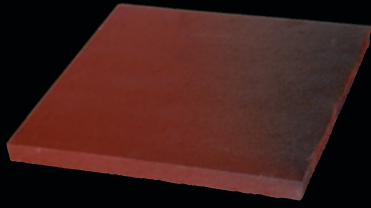

TEXTURE

Our tile is available in a Smooth or Antico finish. Smooth has a clean finish that enhances the rich fire flashed colors and natural character of the tile. Antico is tumbled to give it a rustic, aged appearance that softens the color.

PATTERN

Gladding McBean Piazza clay floor tile is available in a variety of sizes. This provides design flexibility to create several interesting patterns essential in creating a striking focal point for any area, indoors or out.

Bottom middle photo: 6x12 Standard in Presidio Unflashed Antico

Bottom right photo: 12x12 Bullnose and 12x18 standard in Presidio Smooth

SMOOTH TEXTURE

Smooth has a clean finish that enhances the rich fire flashed colors and natural character. From a simple to a more sophisticated look, Piazza Smooth is noticeably elegant, yet maintains a distinctive flair for the spaces in which you live and work.