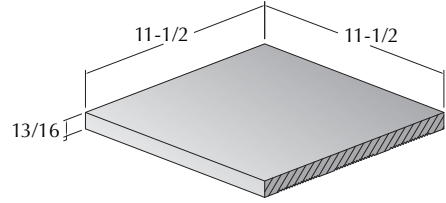

OUR PIAZZA FLOOR TILES
ARE AVAILABLE IN CLASSIC
GEOMETRIC SHAPES, GIVING
DESIGNERS THE FLEXIBILITY
TO ENHANCE THE LOOK AND
FEEL OF ANY SPACE
WITH PATTERN.

Photo: 12x12 Standard and 12x12 Stair Tread in Franciscan

Piazza clay floor tiles are designed to be used with a 1/2" mortar joint. Custom sizes available upon request.

12''X12'' BULL NOSE PIAZZA TILE

Dimensions: 11-1/2" W x 11-1/2" L x 13/16" H
 Weight/Square: 8 lbs.
 Pieces/Lineal ft.: 1
 Pieces/Pallet: 400

12''X12'' STANDARD PIAZZA TILE

Dimensions: 11-1/2" W x 11-1/2" L x 13/16" H
 Weight/Square: 8 lbs.
 Pieces/Lineal ft.: 1
 Pieces/Pallet: 400

12''X18'' STANDARD PIAZZA TILE

Dimensions: 11-1/2" W x 17-1/2" L x 13/16" H
 Weight/Square: 12 lbs.
 Pieces/Lineal ft.: .67
 Pieces/Pallet: 200