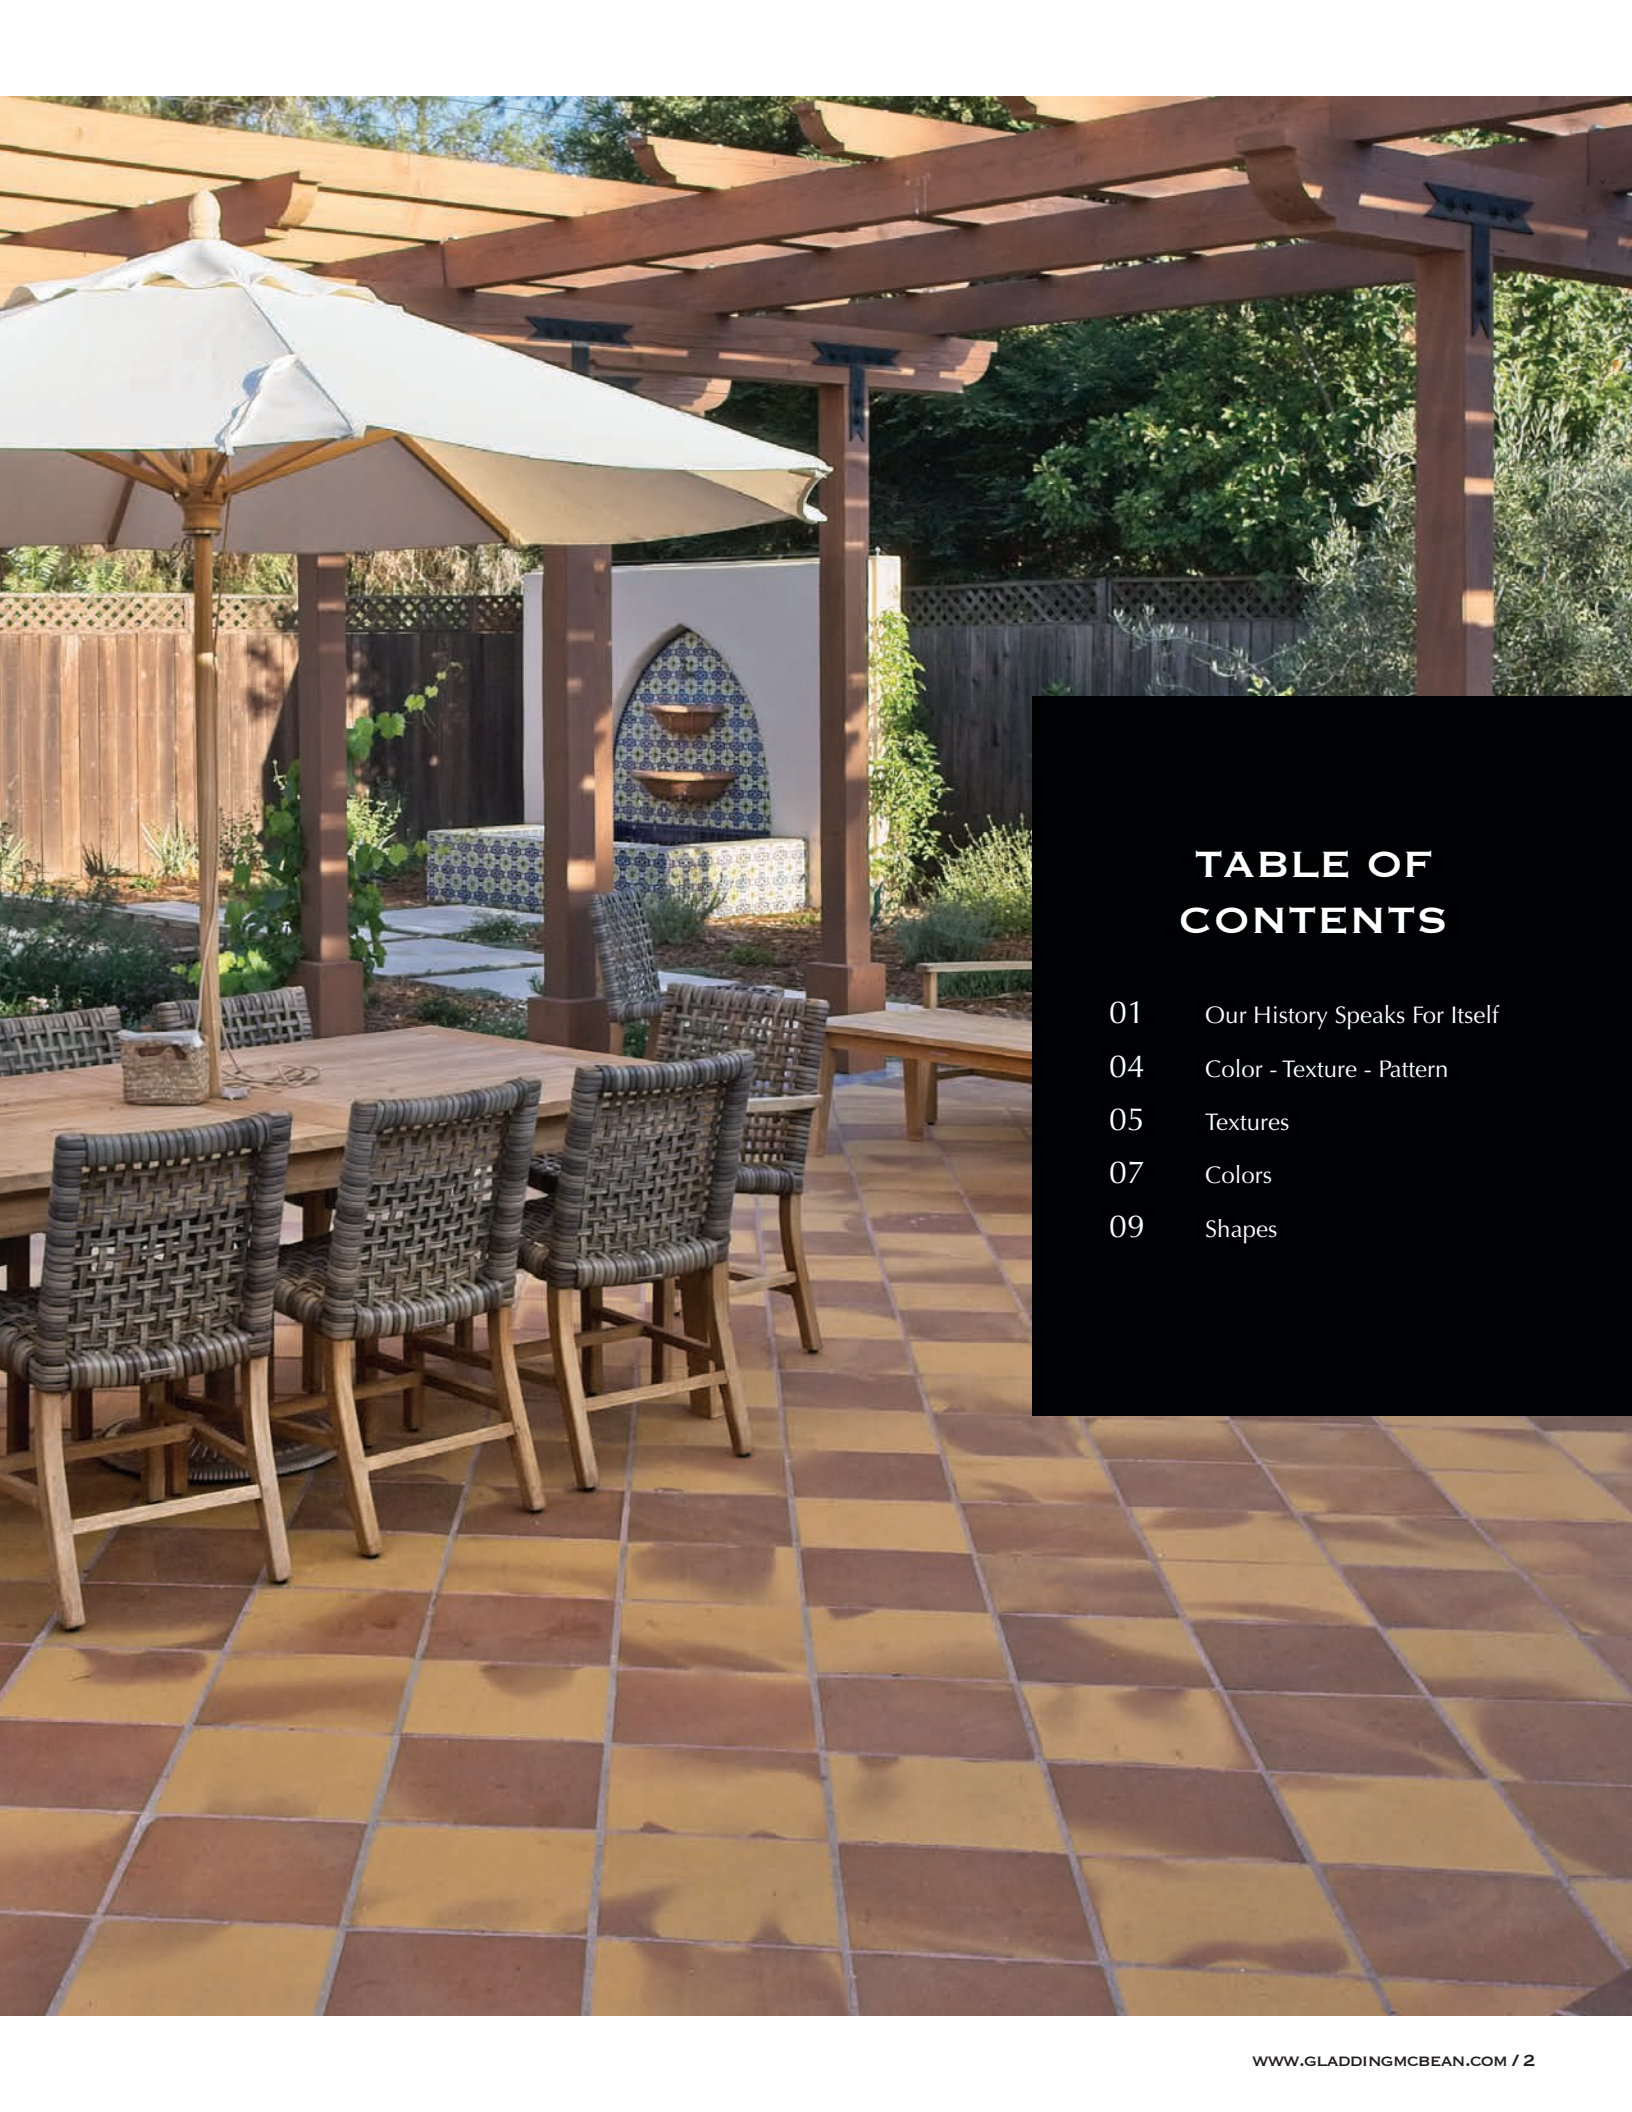

In addition to our Piazza clay floor tile, we also offer a roof tile collection that is available in a variety of complementary colors, shapes and sizes.

Right photo: 12x12 in Monterey Blend
Photo credit: Mike Heacox / Luciole Design inc.