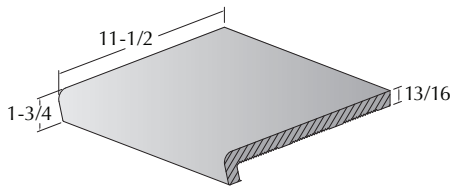

Piazza clay floor tiles are designed to be used with a 1/2" mortar joint. Custom sizes available upon request.

12''X12'' BULL NOSE PIAZZA TILE

Dimensions: 11-1/2" W x 11-1/2" L x 13/16" H
 Weight/Square: 8 lbs.
 Pieces/Lineal ft.: 1
 Pieces/Pallet: 400

12''X12'' STANDARD PIAZZA TILE

Dimensions: 11-1/2" W x 11-1/2" L x 13/16" H
 Weight/Square: 8 lbs.
 Pieces/Lineal ft.: 1
 Pieces/Pallet: 400

12''X18'' STANDARD PIAZZA TILE

Dimensions: 11-1/2" W x 17-1/2" L x 13/16" H
 Weight/Square: 12 lbs.
 Pieces/Lineal ft.: .67
 Pieces/Pallet: 200

6''X12'' STANDARD PIAZZA TILE

Dimensions: 5-1/2" W x 11-1/2" L x 13/16" H
 Weight/Square: 4 lbs.
 Pieces/Lineal ft.: 2
 Pieces/Pallet: 800

12''X12'' STAIR TREAD PIAZZA TILE

Dimensions: 11-1/2" W x 11-1/2" L x 13/16" H
 Weight/Square: 8 lbs.
 Pieces/Lineal ft.: 1
 Pieces/Pallet: 400