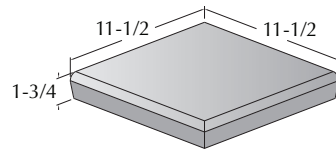

Piazza clay floor tiles are designed to be used with a 1/2" mortar joint. Custom sizes available upon request.

12''X12'' BULL NOSE PIAZZA TILE

Dimensions: 11-1/2" W x 11-1/2" L x 13/16" H
 Weight/Square: 8 lbs.
 Pieces/Lineal ft.: 1
 Pieces/Pallet: 400

12''X12'' STANDARD PIAZZA TILE

Dimensions: 11-1/2" W x 11-1/2" L x 13/16" H
 Weight/Square: 8 lbs.
 Pieces/Lineal ft.: 1
 Pieces/Pallet: 400

12''X18'' STANDARD PIAZZA TILE

Dimensions: 11-1/2" W x 17-1/2" L x 13/16" H
 Weight/Square: 12 lbs.
 Pieces/Lineal ft.: .67
 Pieces/Pallet: 200

6''X12'' STANDARD PIAZZA TILE

Dimensions: 5-1/2" W x 11-1/2" L x 13/16" H
 Weight/Square: 4 lbs.
 Pieces/Lineal ft.: 2
 Pieces/Pallet: 800

12''X12'' STAIR TREAD PIAZZA TILE

Dimensions: 11-1/2" W x 11-1/2" L x 13/16" H
 Weight/Square: 8 lbs.
 Pieces/Lineal ft.: 1
 Pieces/Pallet: 400