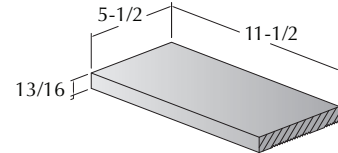

OUR PIAZZA FLOOR TILES
ARE AVAILABLE IN CLASSIC
GEOMETRIC SHAPES, GIVING
DESIGNERS THE FLEXIBILITY
TO ENHANCE THE LOOK AND
FEEL OF ANY SPACE
WITH PATTERN.

Photo: 12x12 Standard and 12x12 Stair Tread in Franciscan

Piazza clay floor tiles are designed to be used with a 1/2" mortar joint. Custom sizes available upon request.

12''X12'' BULL NOSE PIAZZA TILE

Dimensions: 11-1/2" W x 11-1/2" L x 13/16" H
 Weight/Square: 8 lbs.
 Pieces/Lineal ft.: 1
 Pieces/Pallet: 400

12''X12'' STANDARD PIAZZA TILE

Dimensions: 11-1/2" W x 11-1/2" L x 13/16" H
 Weight/Square: 8 lbs.
 Pieces/Lineal ft.: 1
 Pieces/Pallet: 400

12''X18'' STANDARD PIAZZA TILE

Dimensions: 11-1/2" W x 17-1/2" L x 13/16" H
 Weight/Square: 12 lbs.
 Pieces/Lineal ft.: .67
 Pieces/Pallet: 200